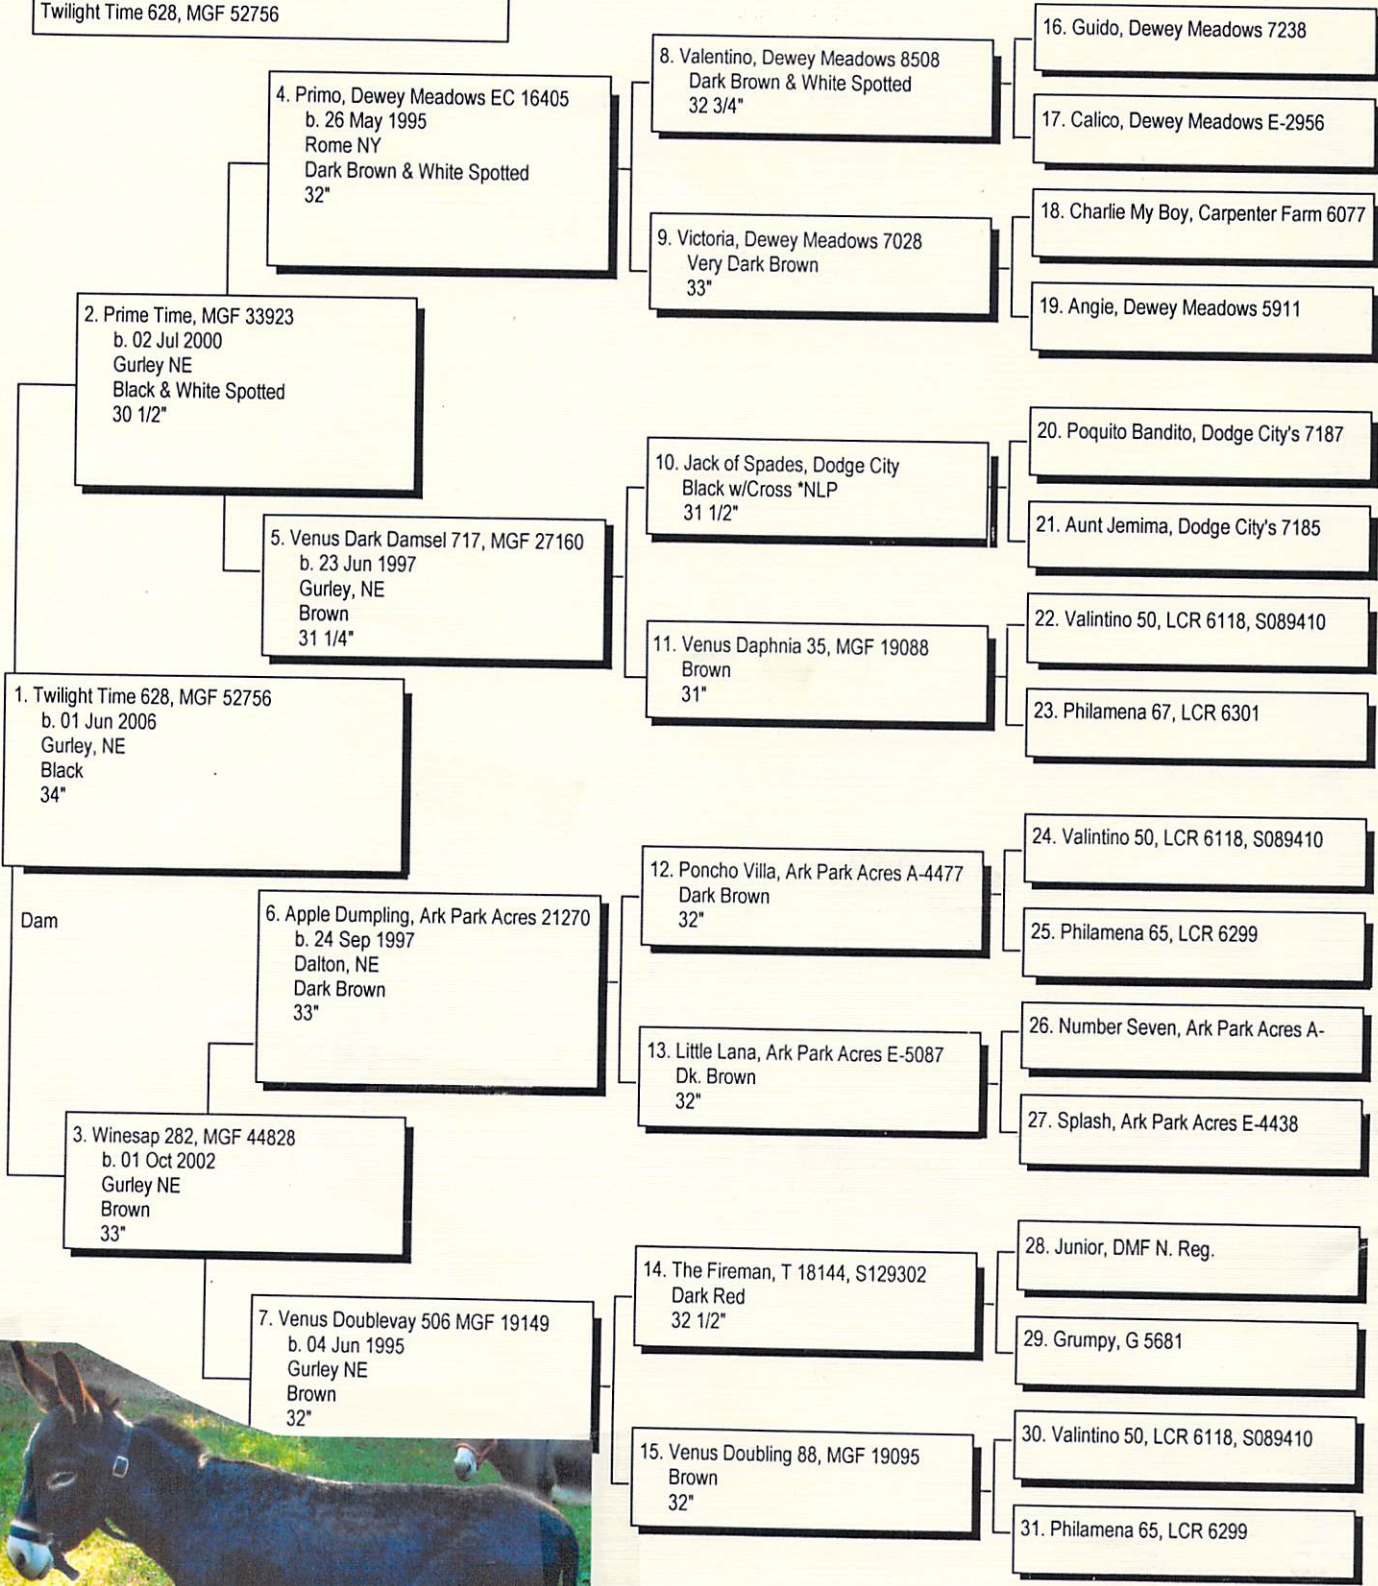

AVID*051*865*582

Pedigree

Chart #1

Chart of
Twilight Time 628, MGF 52756

The American Donkey and Mule Society
P.O. Box 1210, Lewisville, TX 75067 (972) 219-0781
The American Donkey and Mule Society is not responsible
for errors in information submitted to the registry.