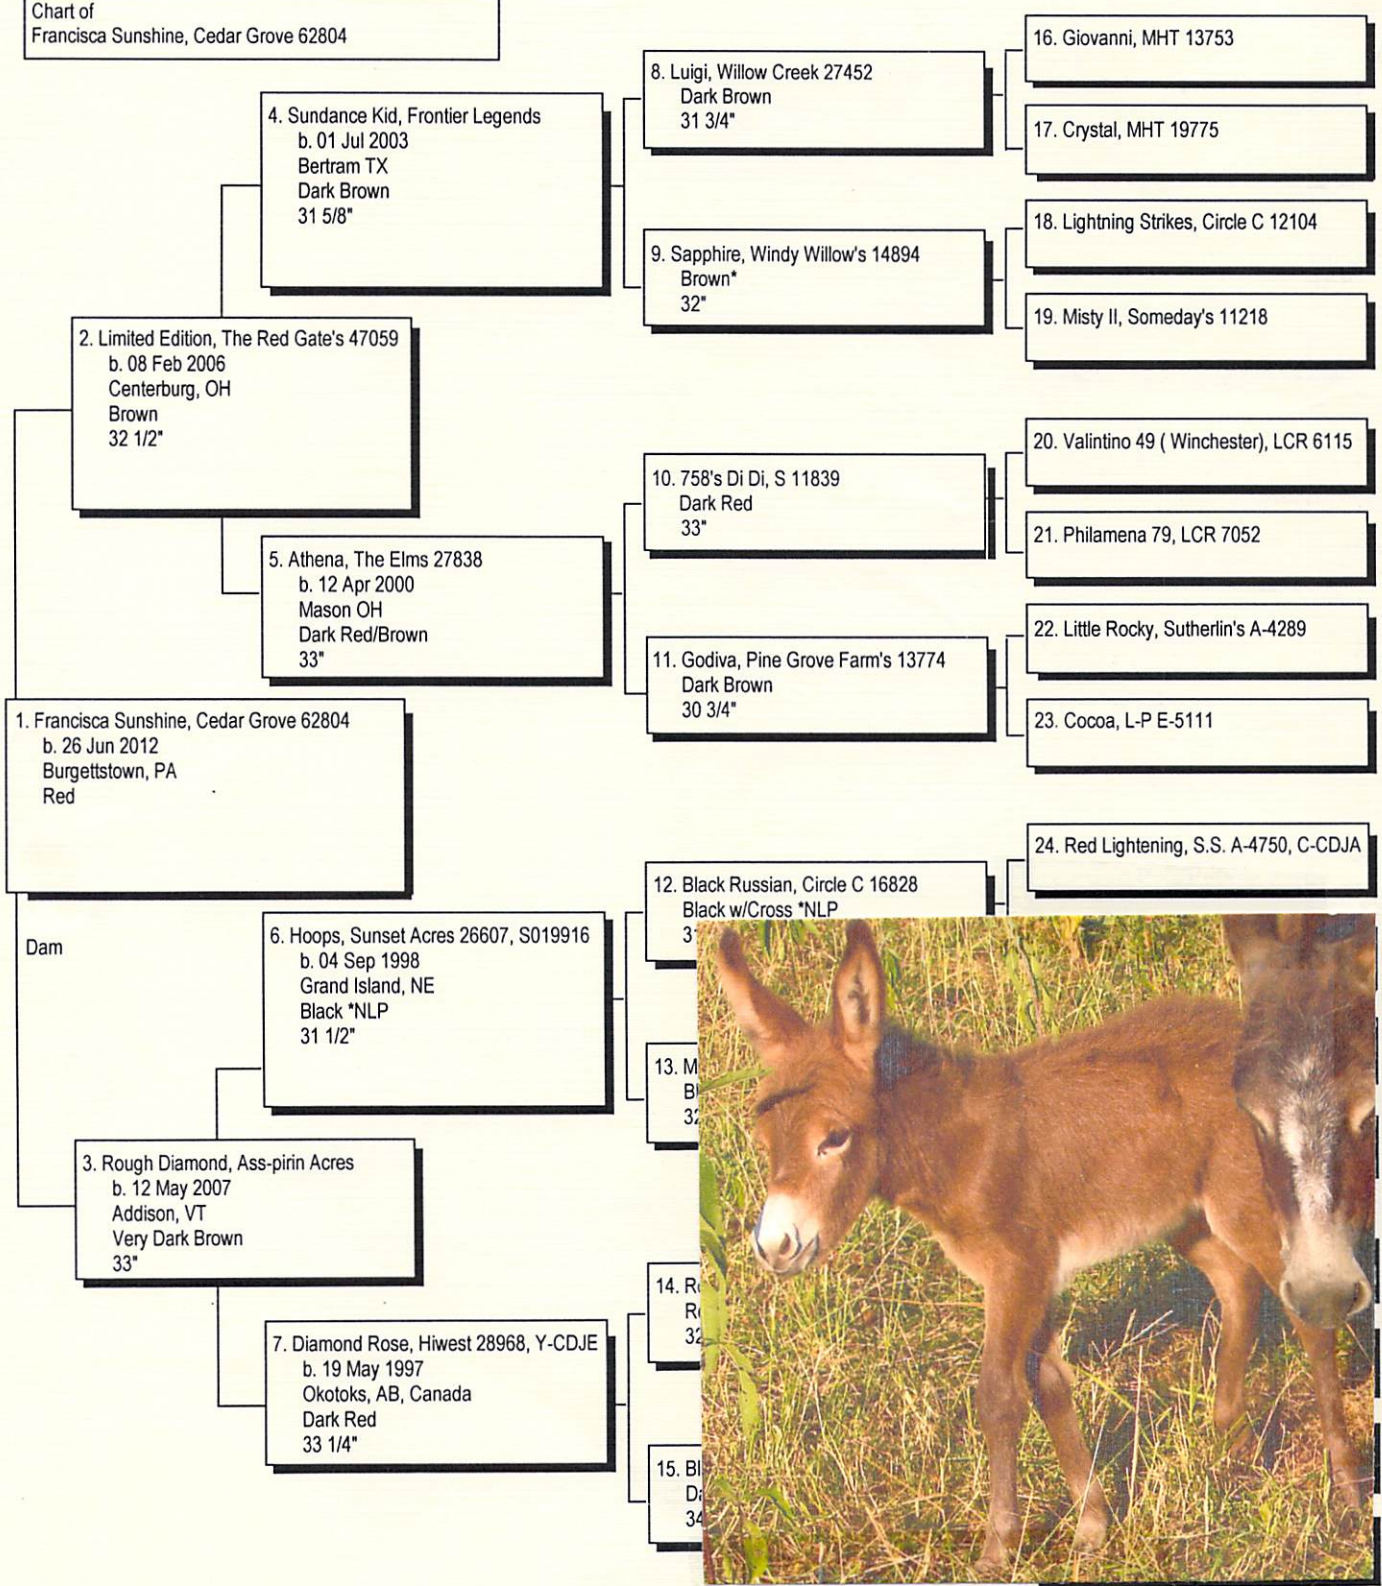

Pedigree

Chart #1

Chart of
Francisca Sunshine, Cedar Grove 62804

Do not remove photo.
Certificate is invalid
Without photo.

The American Donkey and Mule Society
P.O. Box 1210, Lewisville, TX 75067 (972) 219-0781
The American Donkey and Mule Society is not responsible
for errors in information submitted to the registry.